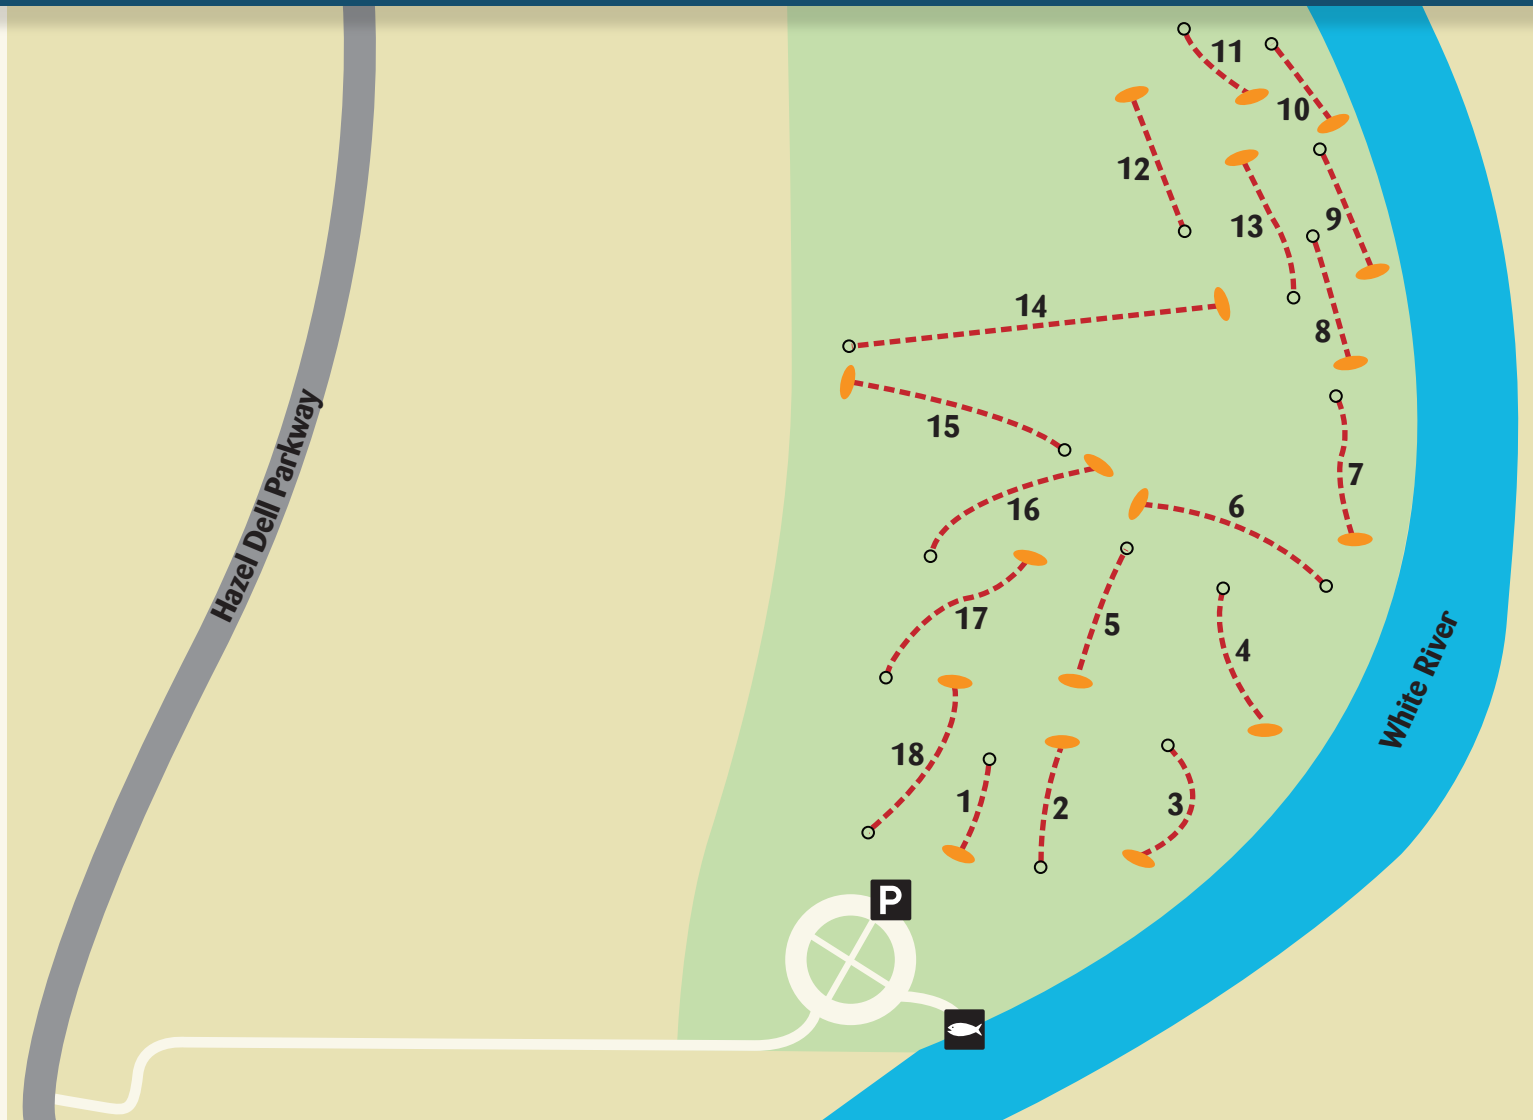

HAZEL LANDING PARK

10601 Hazel Dell Parkway
Indianapolis, IN 46280

FEATURES

44 Acres

 Disc Golf

 Fishing Point

 Parking

Carmel • Clay
Parks & Recreation

317.848.7275 | InTrac:711 | carmelclayparks.com

Give us your feedback while at this park.
Download the HAPPiFEET-Carmel Clay app
and let us know.