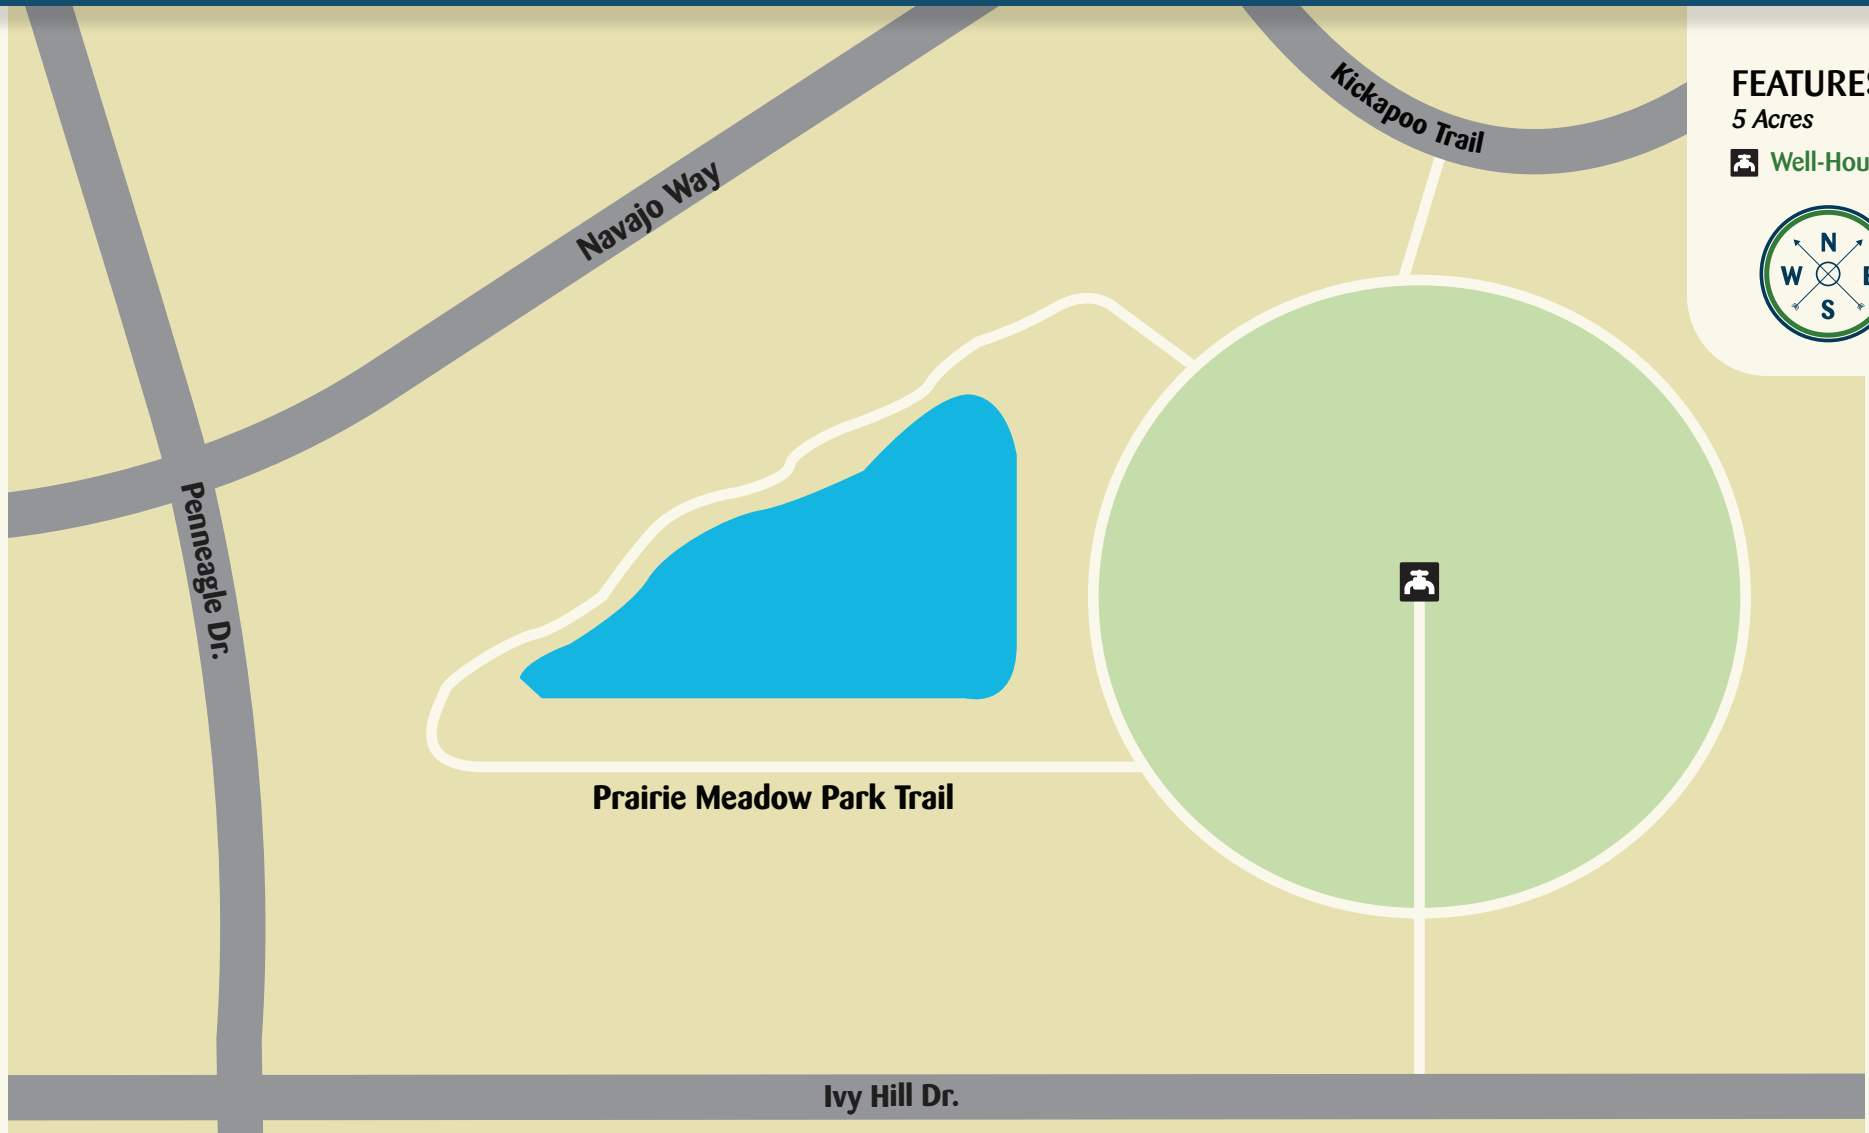

PRAIRIE MEADOW PARK

5282 Ivy Hill Dr.
Carmel, IN 46033

FEATURES

5 Acres

 Well-House

Carmel • Clay
Parks & Recreation

317.848.7275 | InTrac:711 | carmelclayparks.com

HAPPiFEET

Give us your feedback while at this park.
Download the HAPPiFEET-Carmel Clay app
and let us know.