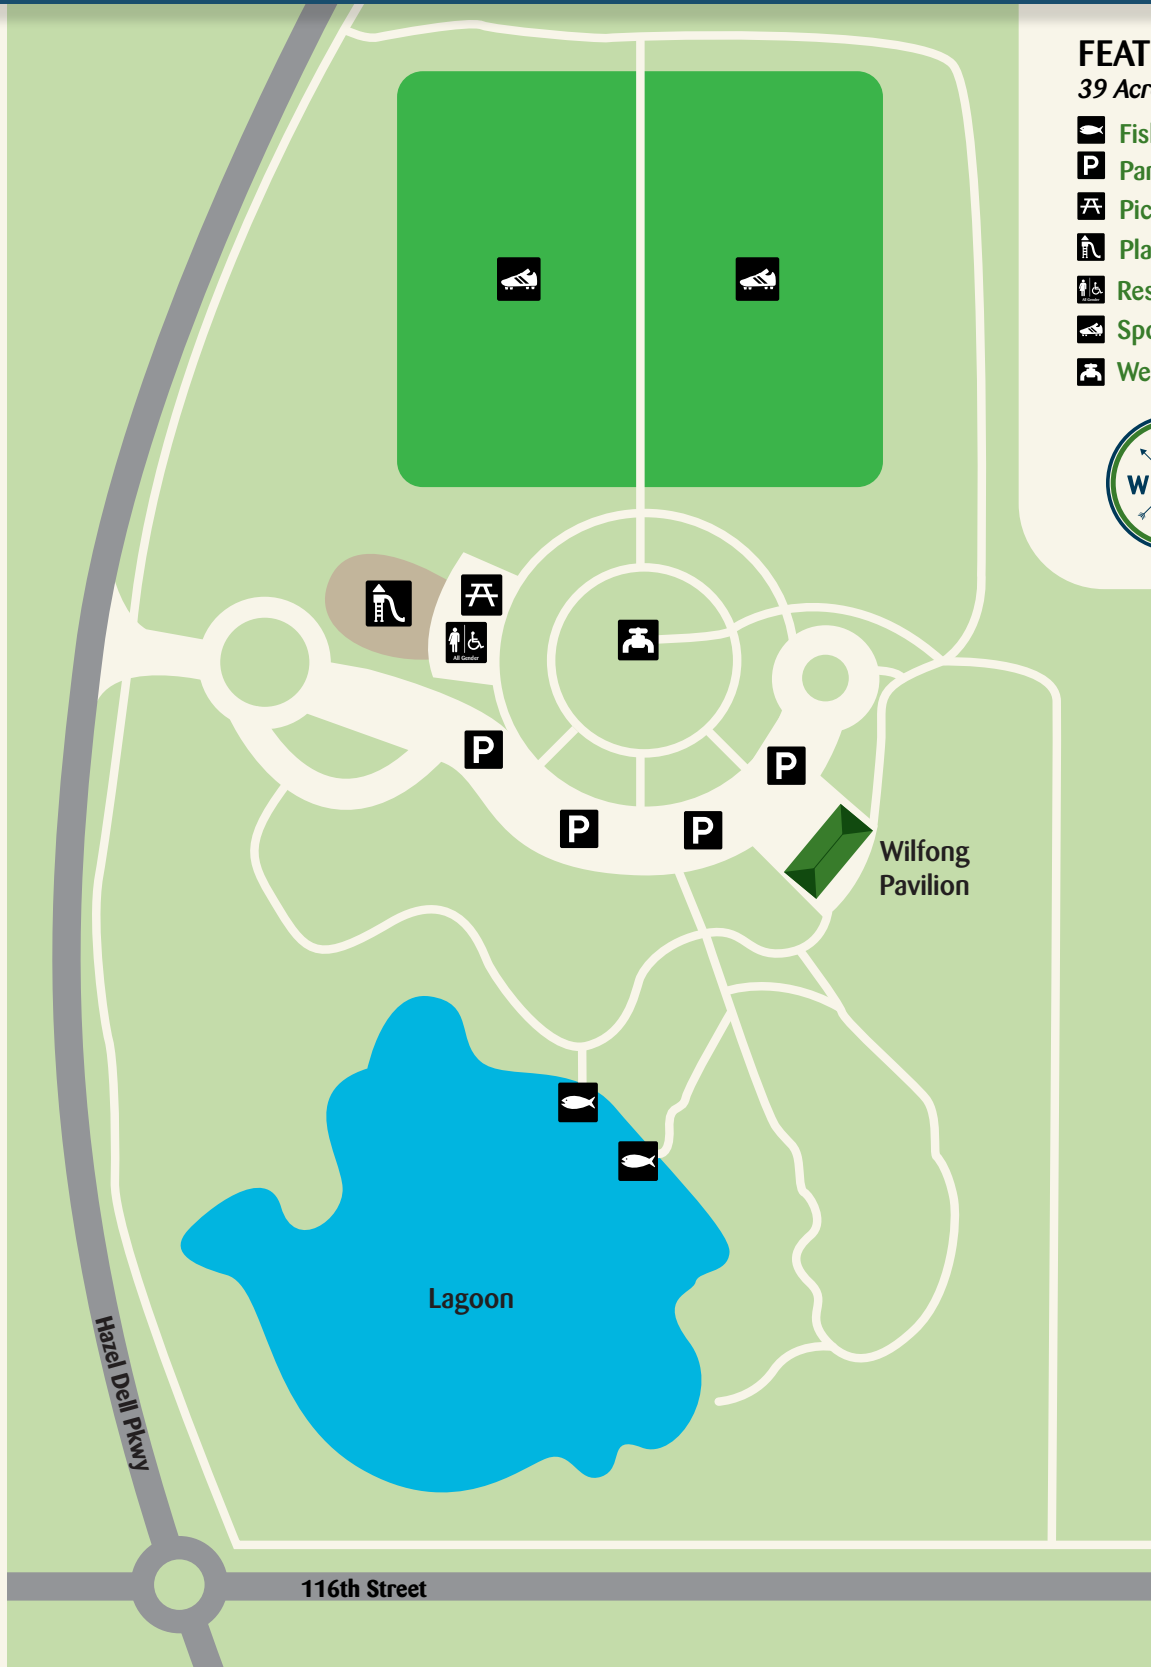

FOUNDERS PARK | 11675 Hazel Dell Parkway Carmel, IN 46033

FEATURES

39 Acres

-  Fishing Point
-  Parking
-  Picnic Shelters
-  Playground
-  Restrooms
-  Sports Field
-  Well-House