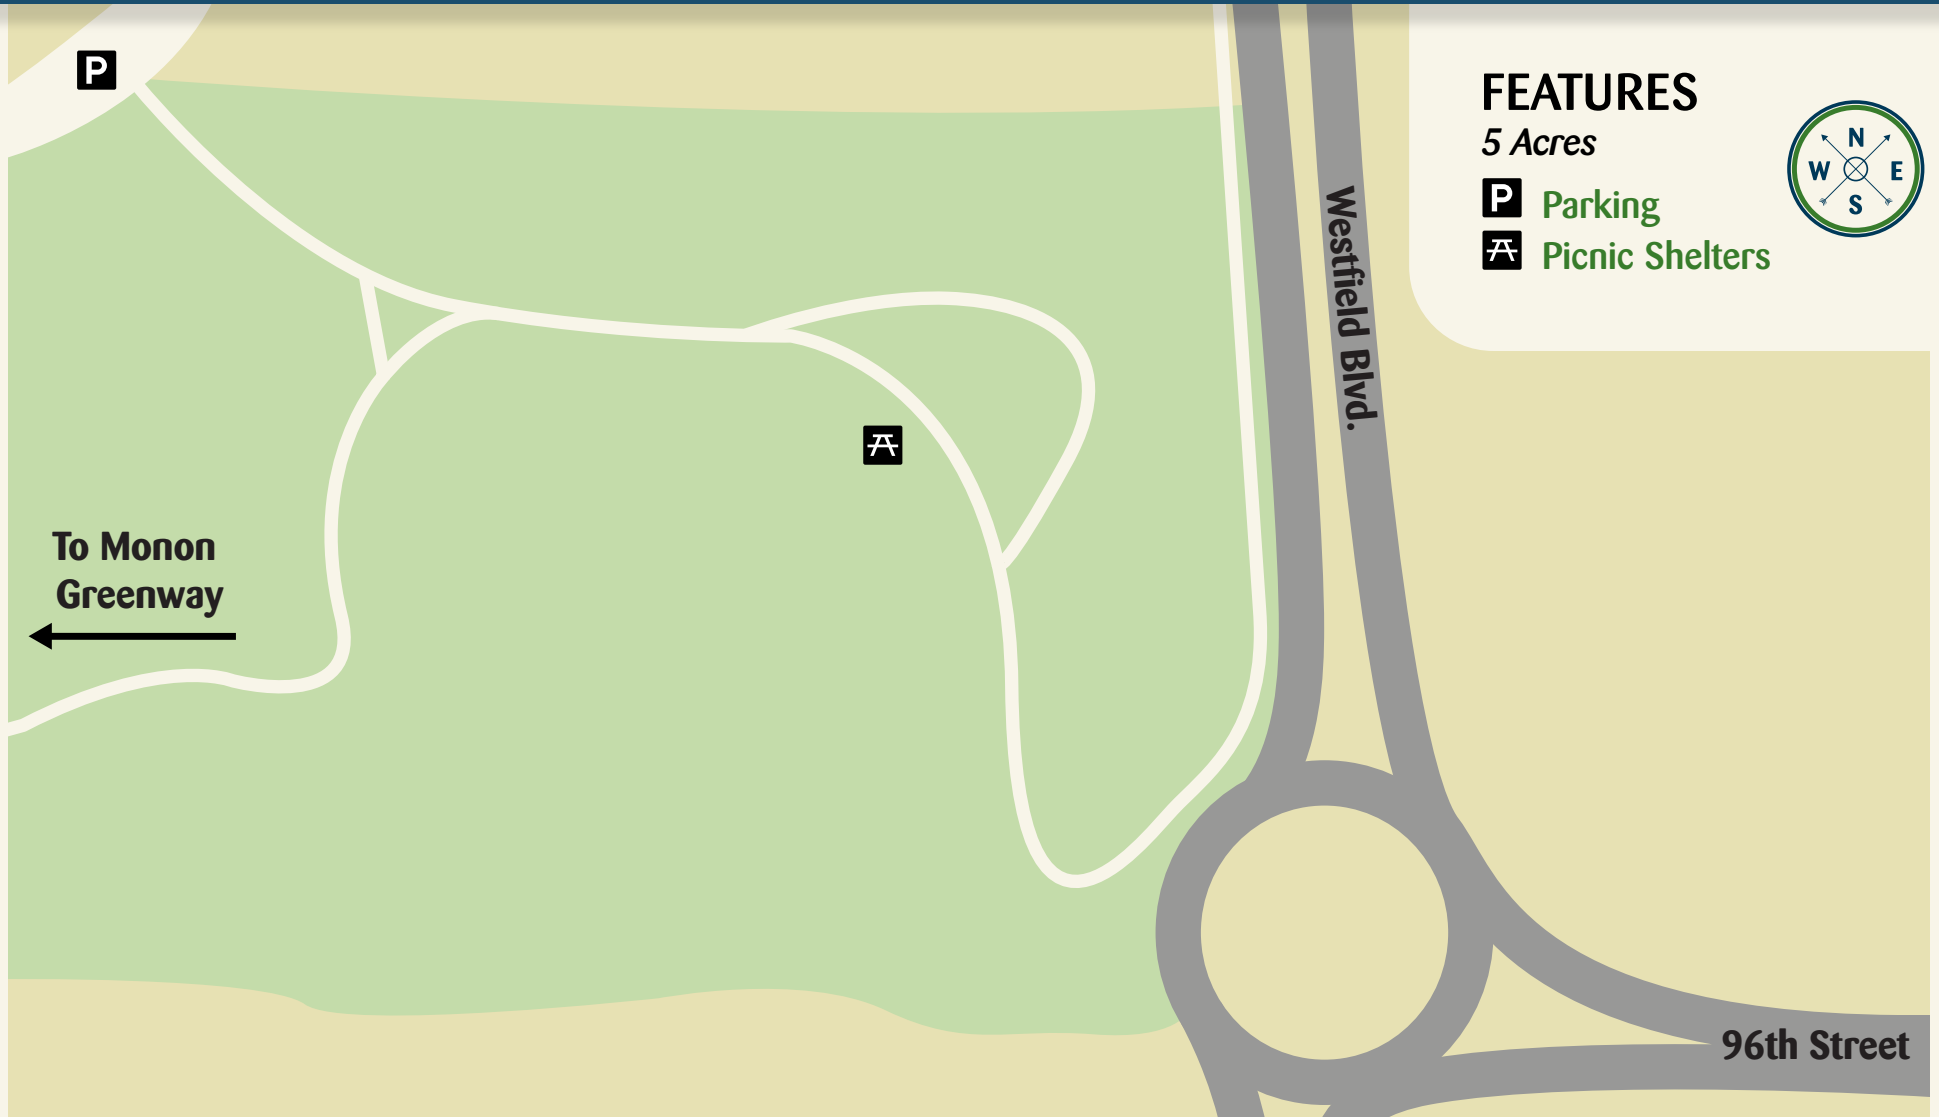

# LENAPE TRACE PARK

9602 Westfield Blvd.  
Carmel, IN 46032

## FEATURES

5 Acres

-  Parking
-  Picnic Shelters

Carmel • Clay  
Parks & Recreation

317.848.7275 | InTrac:711 | [carmelclayparks.com](http://carmelclayparks.com)

Give us your feedback while at this park.  
Download the HAPPiFEET-Carmel Clay app  
and let us know.