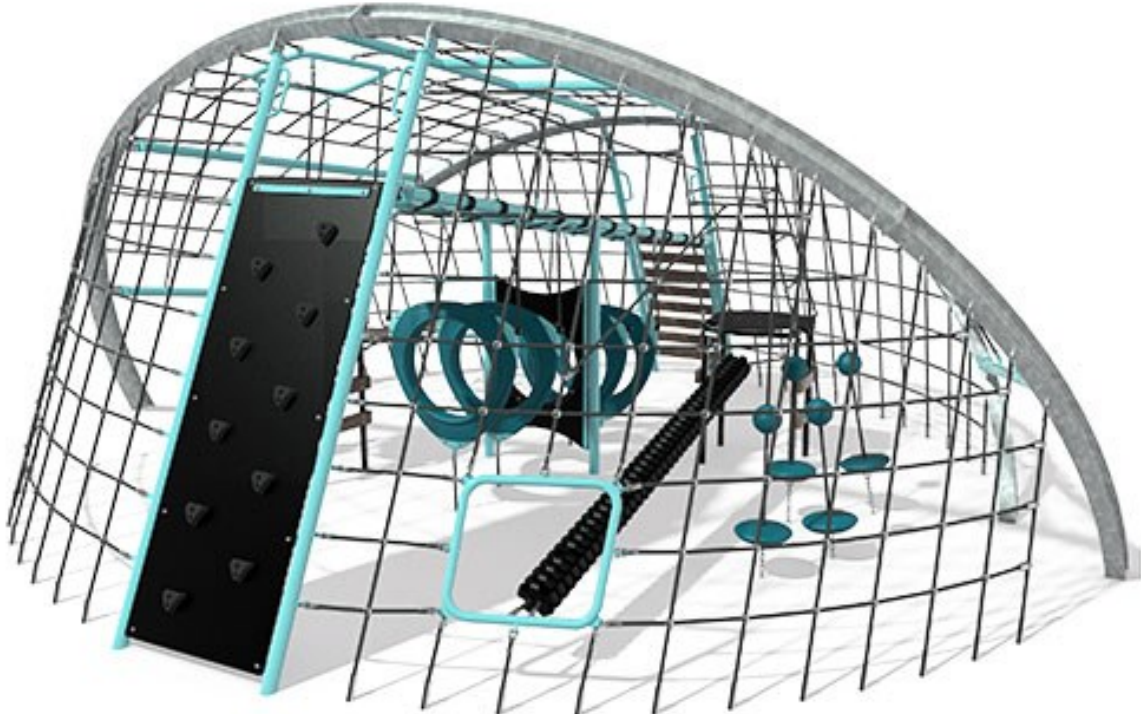

Existing Conditions

- Playground
- Picnic & Shade Shelters
- Restrooms
- Shade Structures
- Pickleball Courts
- Basketball Court
- Native Plant Restoration
- Boardwalk
- Resurface Trail
- Bridge Repair
- Fishing Pier
- Parking Lot

Design Concept

Design Concept

Design Concept

Design Concept

Design Concept

Carmel • Clay
Parks & Recreation

Design Concept

Carmel • Clay
Parks & Recreation

Design Concept

Carmel • Clay
Parks & Recreation

Design Concept

Carmel • Clay
Parks & Recreation

Design Concept

Design Concept

Carmel • Clay
Parks & Recreation

Design Concept

Design Concept

Carmel • Clay
Parks & Recreation

Design Concept

REIMAGINING *parks*

For more information, please visit...

carmelclayparks.com/reimagining-parks

Carmel • Clay
Parks & Recreation