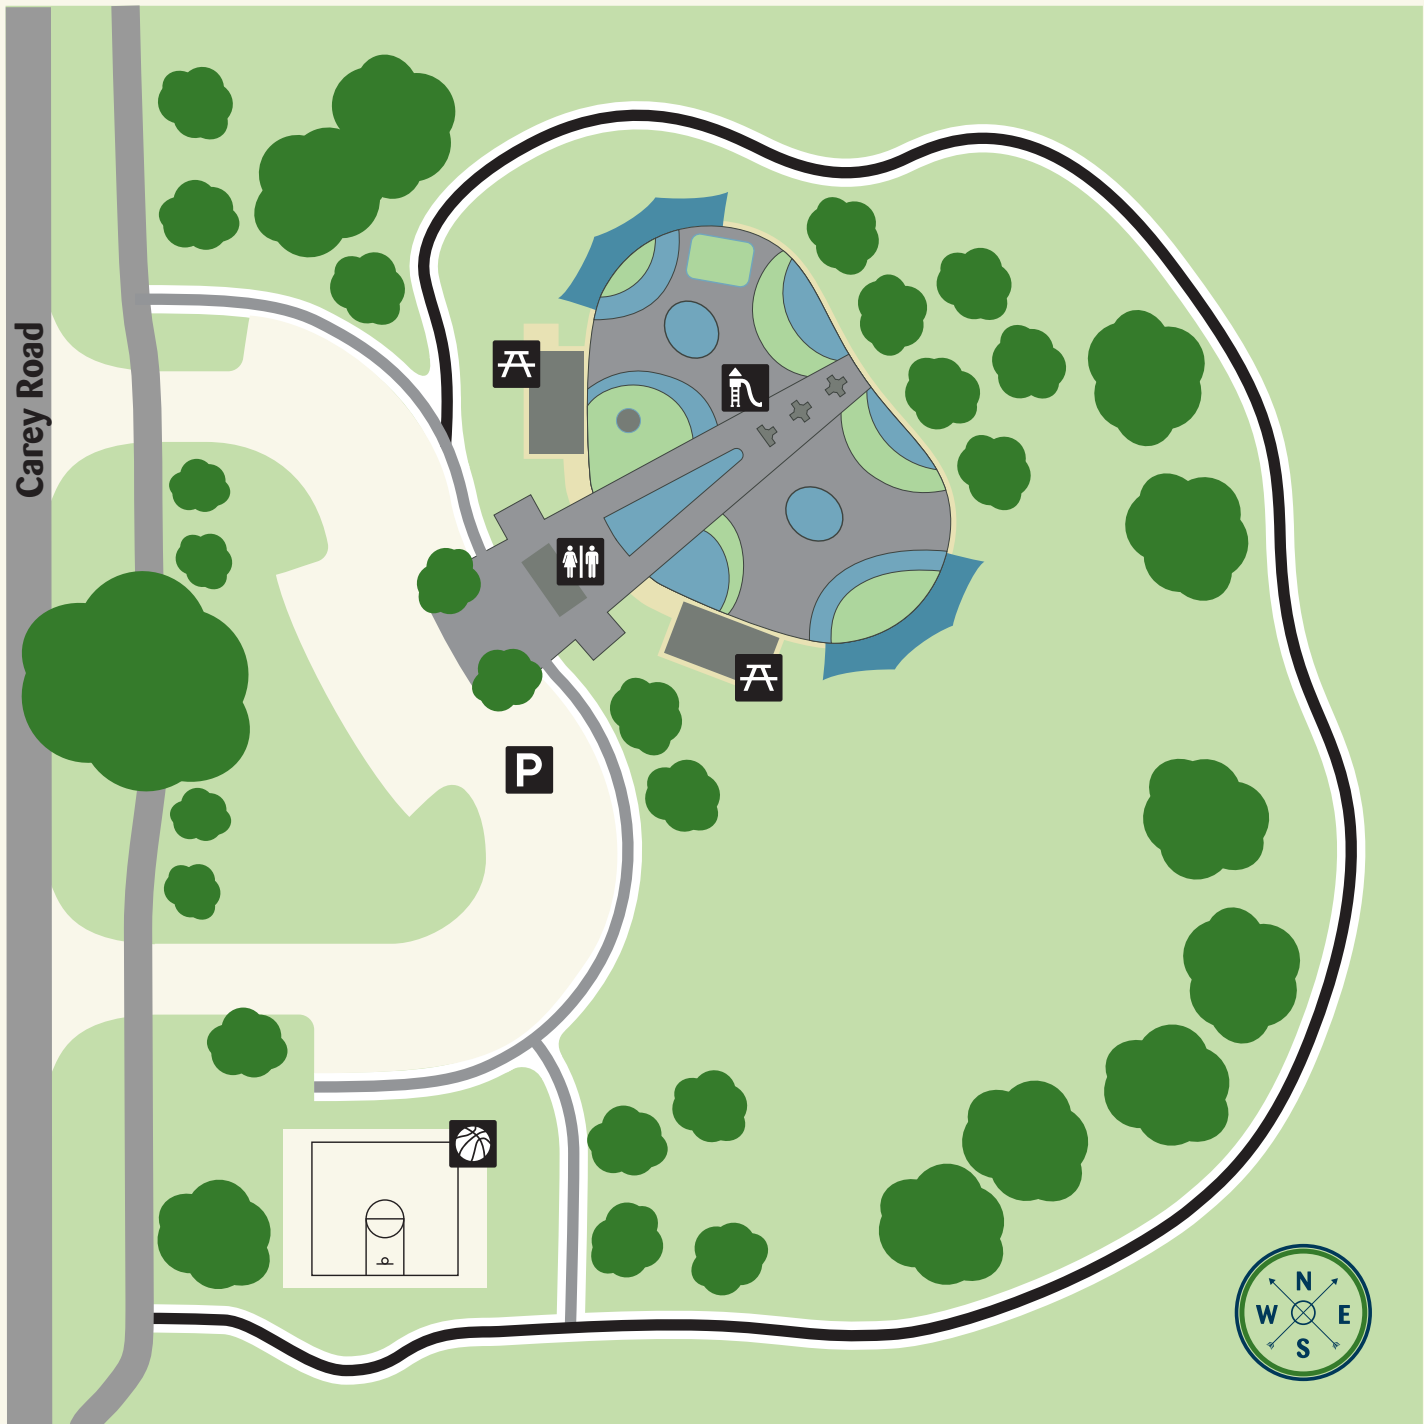

CAREY GROVE PARK

14001 Carey Rd.
Carmel, IN 46033

TRAIL TYPE

- Concrete
- Paved

FEATURES

5 Acres

- Basketball Court
- Parking
- Picnic Shelters
- Playground
- Restrooms

Carmel • Clay
Parks & Recreation

317.848.7275 | InTrac:711 | carmelclayparks.com

Give us your feedback while at this park.
Download the HAPPiFEET-Carmel Clay app
and let us know.