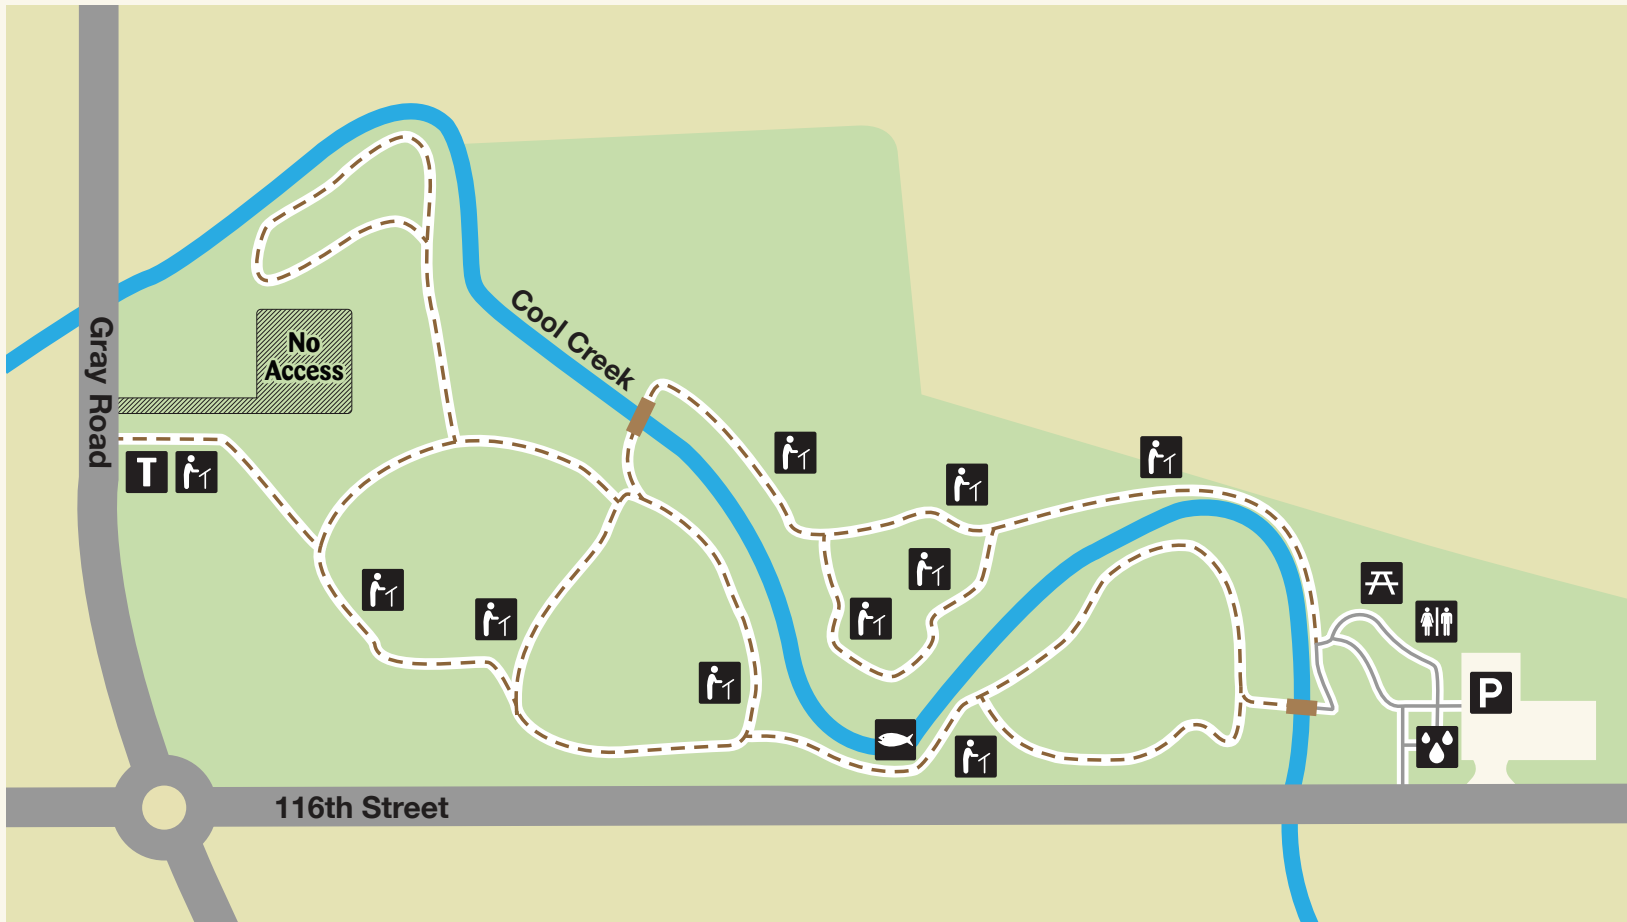

FLOWING WELL PARK

5100 E. 116th Street
Carmel, IN 46033

TRAIL TYPE

- Paved
- Soft Surface

FEATURES 18 ACRES

- Artisan Well
- Fishing Point
- Interpretive Signage
- Parking
- Picnic Shelters
- Restrooms
- Trailhead

Give us your feedback while at this park.
Download the HAPPiFEET-Carmel Clay app
and let us know.