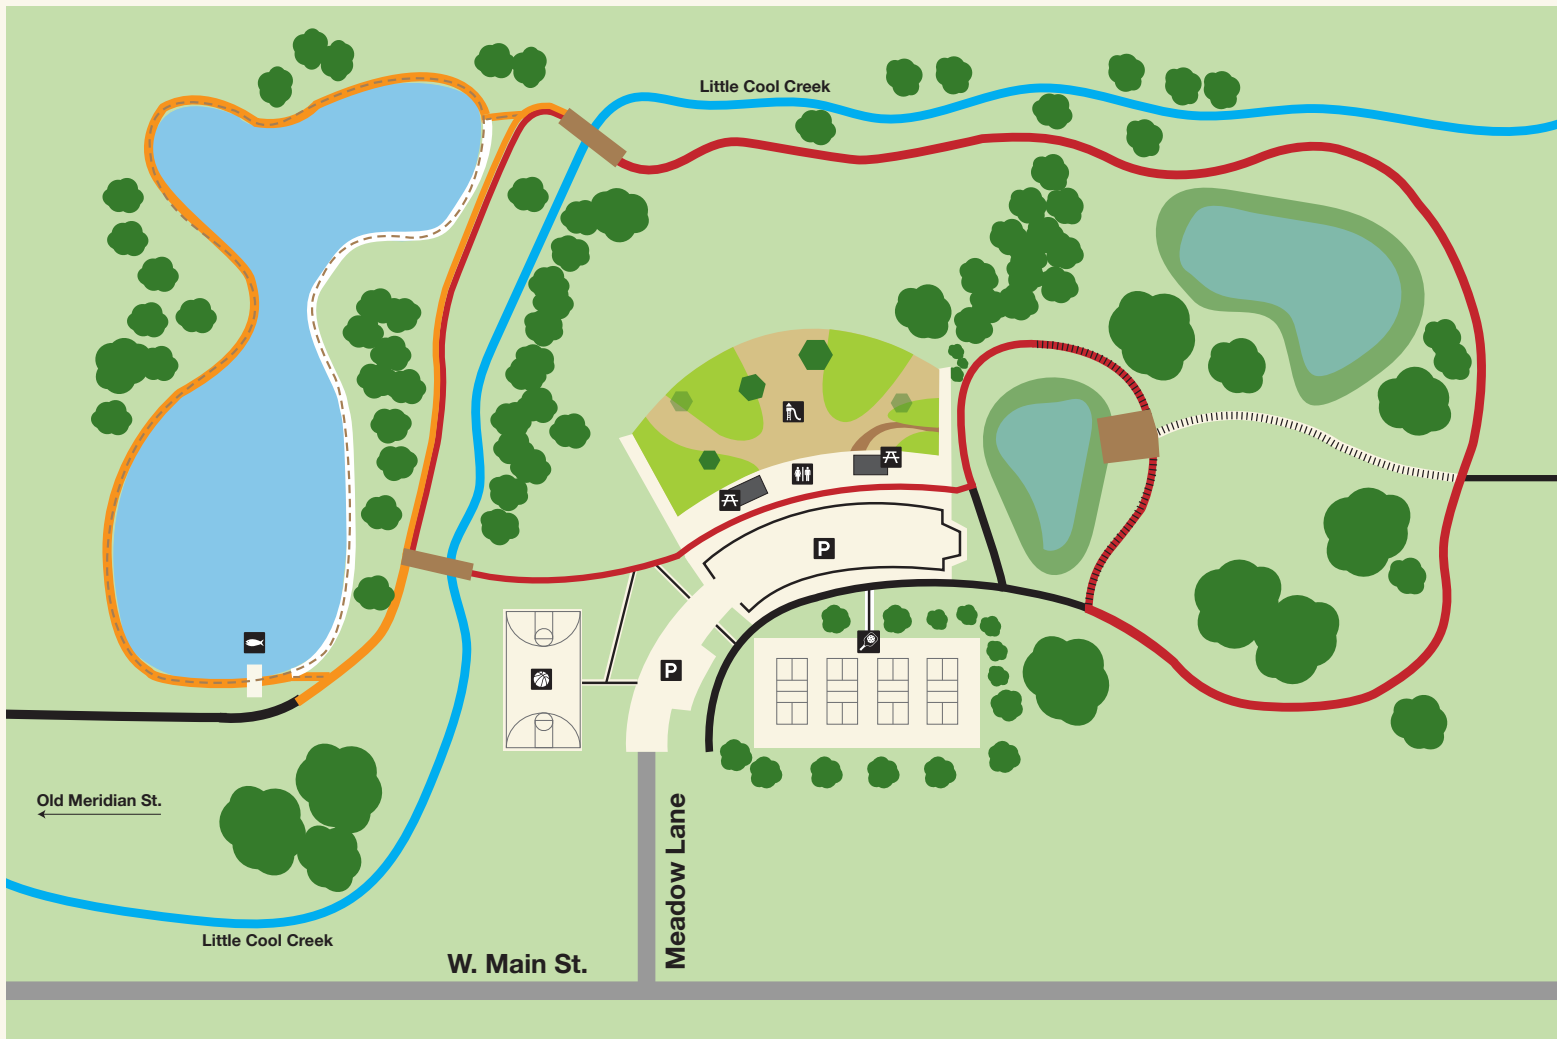

MEADOWLARK PARK

450 Meadow Ln.
Carmel, IN 46032

TRAIL LEGEND

- Pond Loop, .37 mi.
- Prairie Loop, .41 mi.

TRAIL TYPE

- Boardwalk
- Paved
- Soft Surface

FEATURES 19 ACRES

- Basketball Courts
- Fishing Pier
- Parking
- Pickleball Courts
- Picnic Shelters
- Playground
- Restrooms