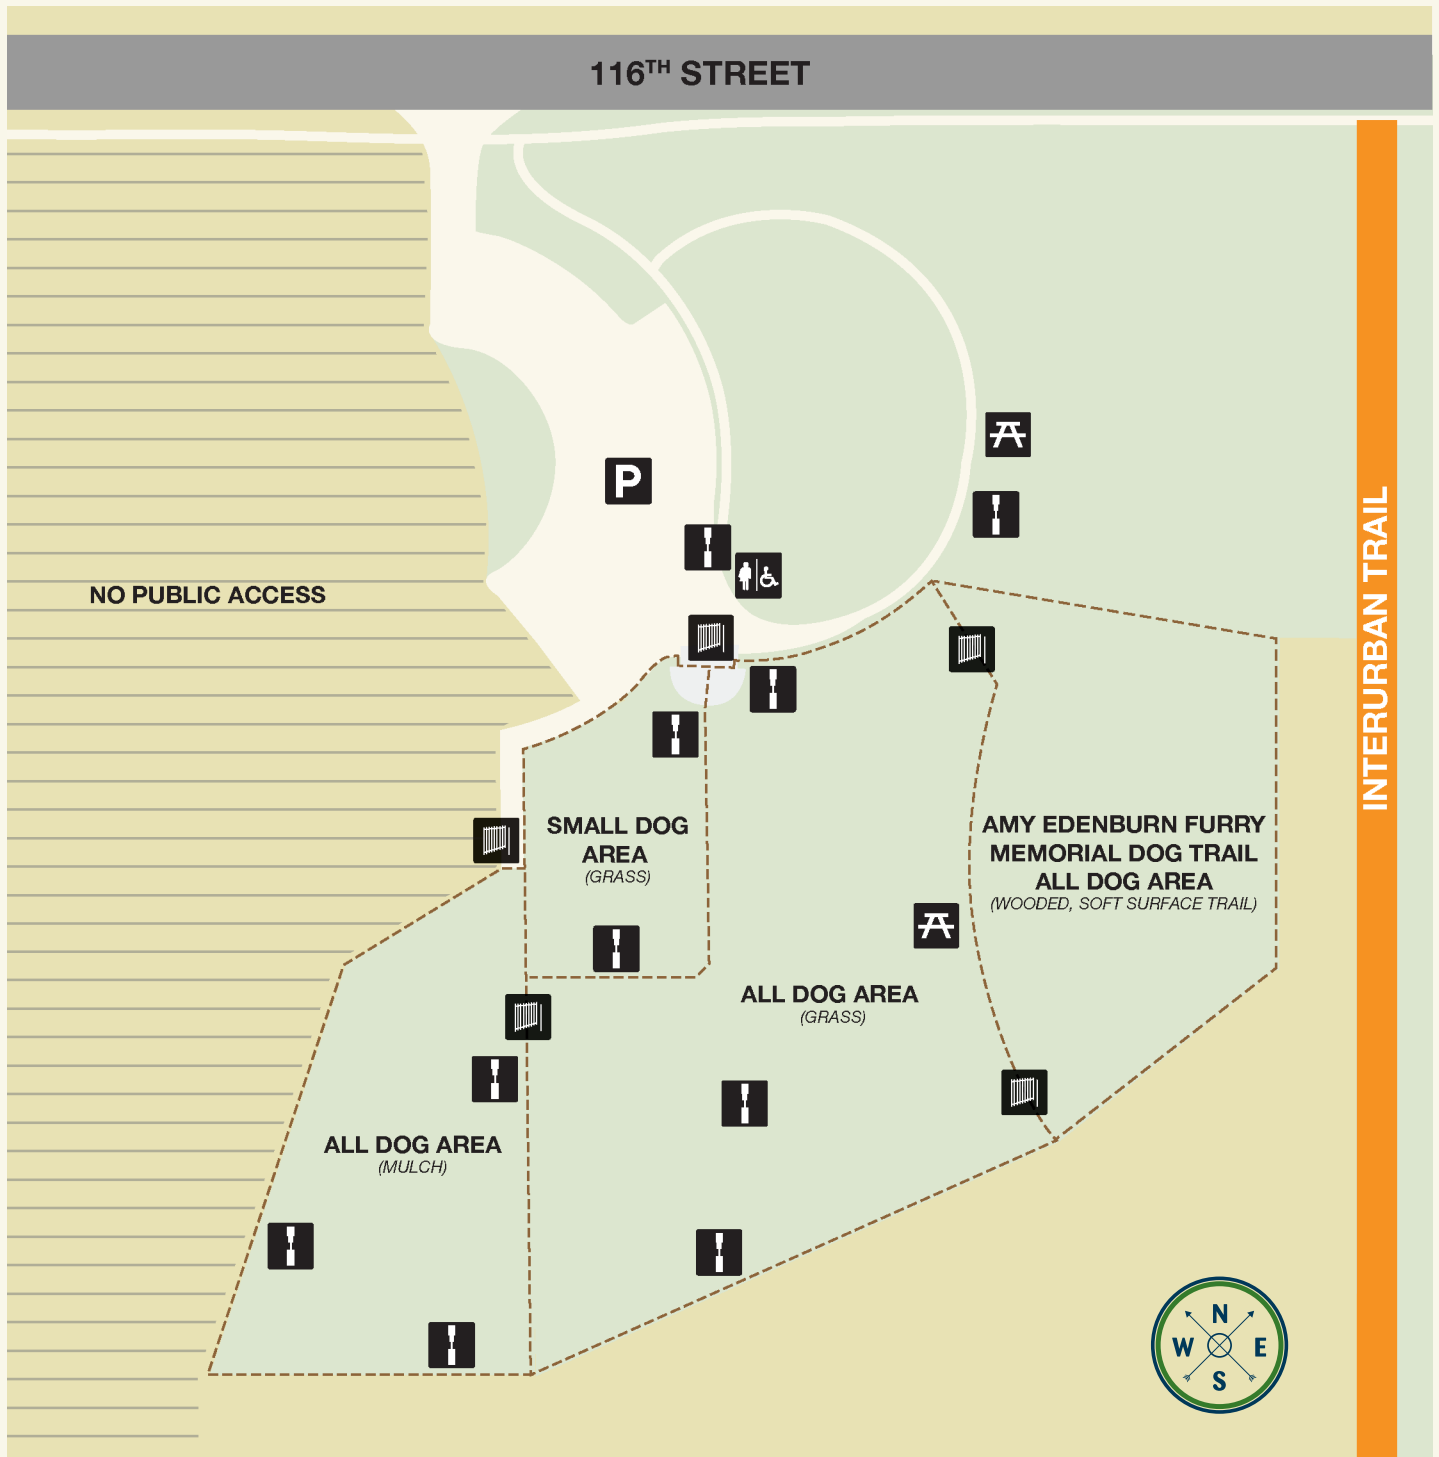

CENTRAL DOG PARK

1427 116TH ST.
Carmel, IN 46032

FEATURES

4 Acres

--- Boundary

P Parking

A Picnic Shelter

♿ Restrooms

! Waste Station

Carmel • Clay
Parks & Recreation

317.848.7275 | InTrac:711 | carmelclayparks.com

HAPPiFEET

Give us your feedback while at this park.
Download the HAPPiFEET-Carmel Clay app
and let us know.