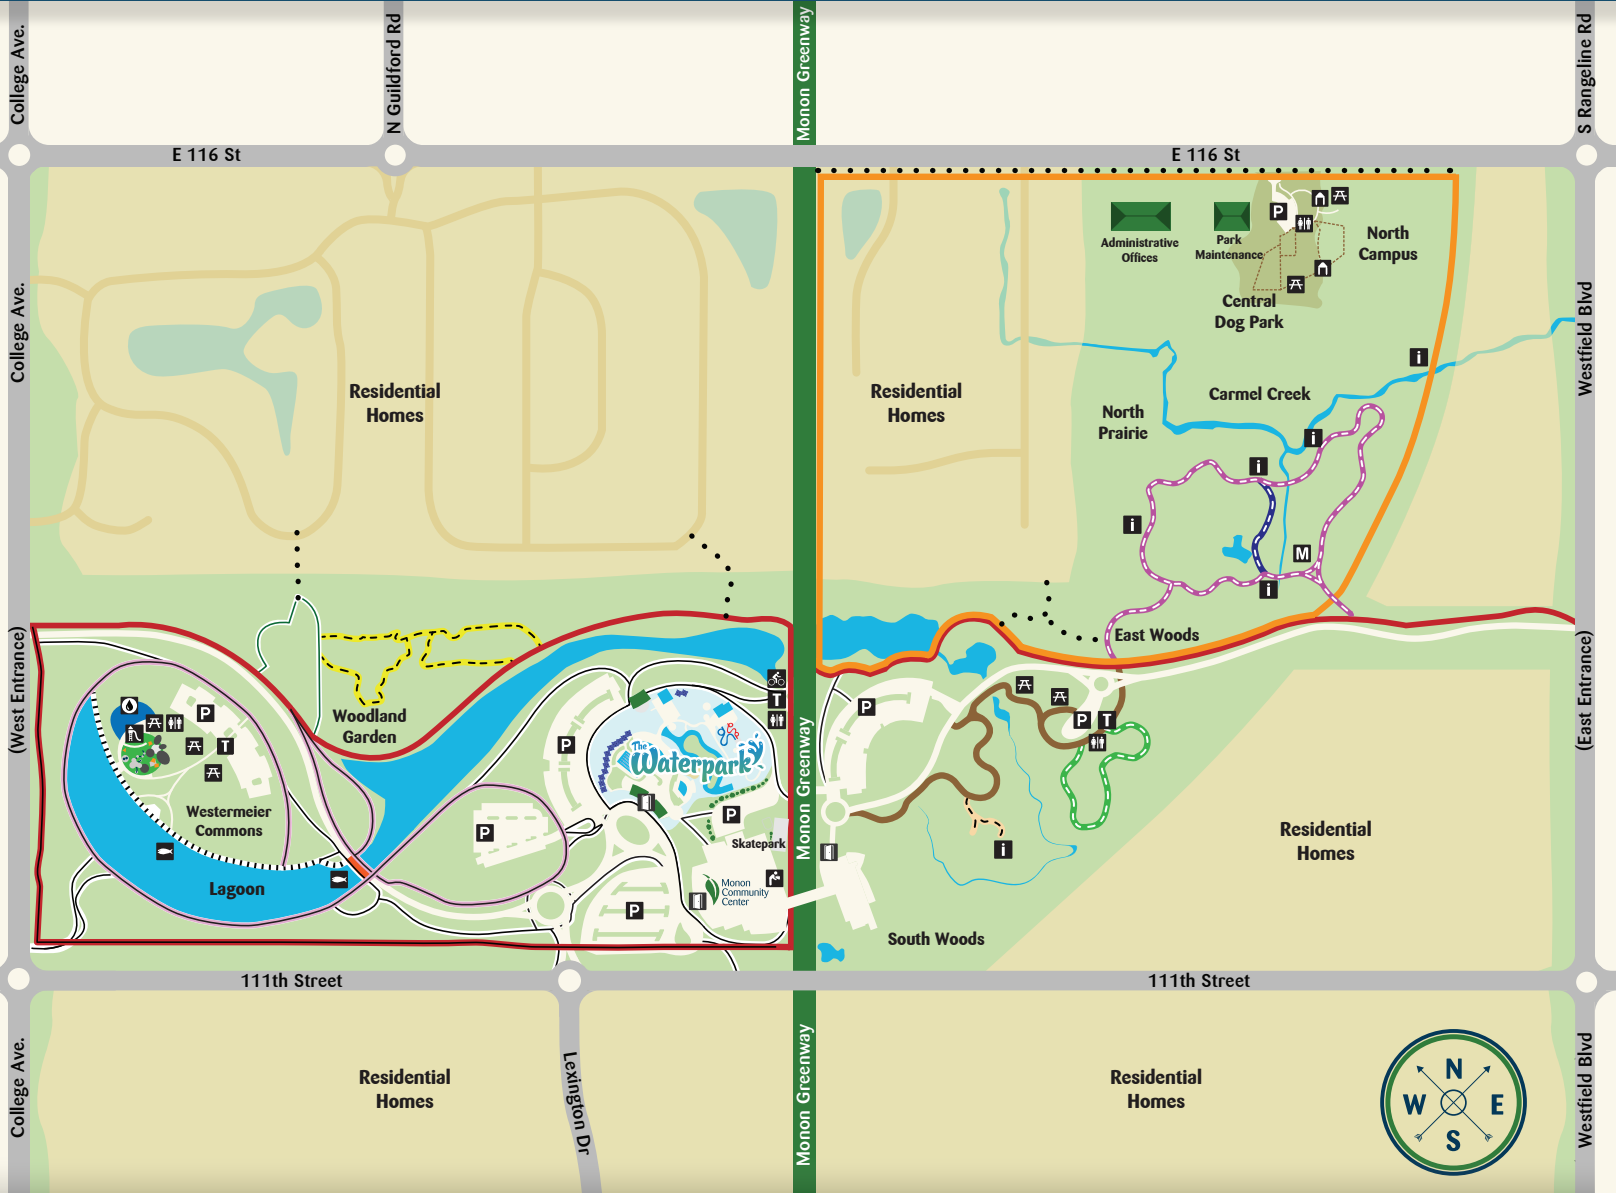

CENTRAL PARK

1235 Central Park Drive East, Carmel, IN 46032

1195 Central Park Drive West, Carmel, IN 46032

TRAIL LEGEND

- .6 mi Carmel Creek Loop
- 1.7 mi Interurban Loop
- 1.12 mi Lagoon Loop
- 315 ft Maple
- .4 mi Oak
- 260 ft Paw Paw
- 2.6 mi Prairie Loop
- .2 mi Tuliptree
- .3 mi Woodland

TRAIL TYPE

- Boardwalk
- Paved
- Soft Surface
- Trail Connector

FEATURES

- 161 Acres
- Entrance
- Parking
- Restrooms
- Drinking Fountain & Bottle Fill Station
- Map
- Playground
- Splash Pad
- Picnic Shelters
- Trailhead
- Interpretive Node
- Fishing Point
- Bicycle Rentals

Carmel • Clay
Parks & Recreation

317.848.7275 | InTrac:711 | carmelclayparks.com

Give us your feedback while at this park. Download the HAPPiFEET-Carmel Clay app and let us know.

GET IT ON Google Play